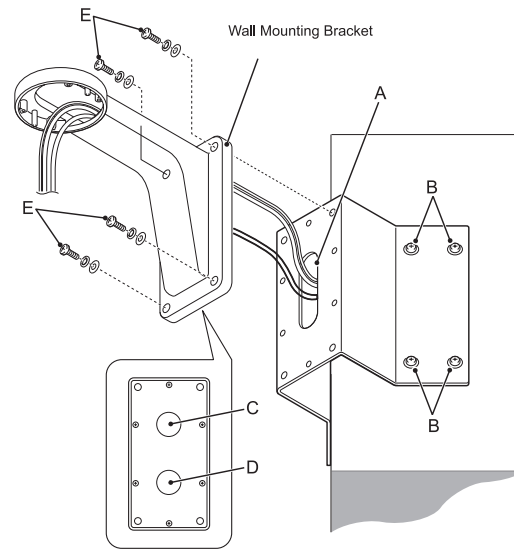

PTZ Accessory

■ Pole Mount

Dimensions/
Unit : mm (inch)

■ Corner Mount

Dimensions/
Unit : mm (inch)

■ Wall Mount

■ Pendant Mount

Dimensions/
Unit : mm (inch)

For VDA110

For VPD 100/VDA140

For VDA110

For VPD 100/VDA140

PTZ Accessory

■ Pole Mount

■ Corner Mount

■ Wall Mount

■ Pendant Mount