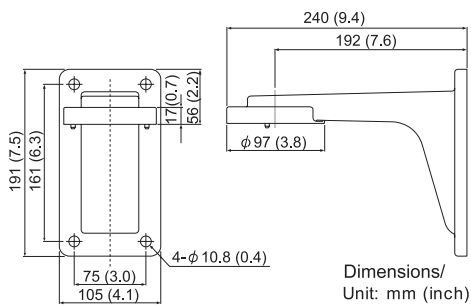

PTZ Accessory

■ Pole Mount

Dimensions/
Unit : mm (inch)

■ Corner Mount

Dimensions/
Unit : mm (inch)

■ Wall Mount

■ Pendant Mount

Dimensions/
Unit : mm (inch)