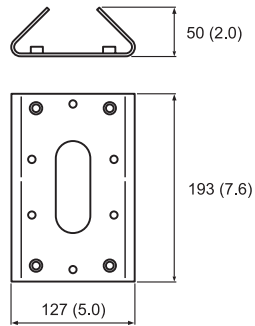

PTZ Accessory

■ Pole Mount

Dimensions/
Unit : mm (inch)

■ Corner Mount

Dimensions/
Unit : mm (inch)

■ Wall Mount

■ Pendant Mount

Dimensions/
Unit : mm (inch)

For VDA110

For VPD 100/VDA140

For VDA110

For VPD 100/VDA140

PTZ Accessory

■ Pole Mount

■ Corner Mount

■ Wall Mount