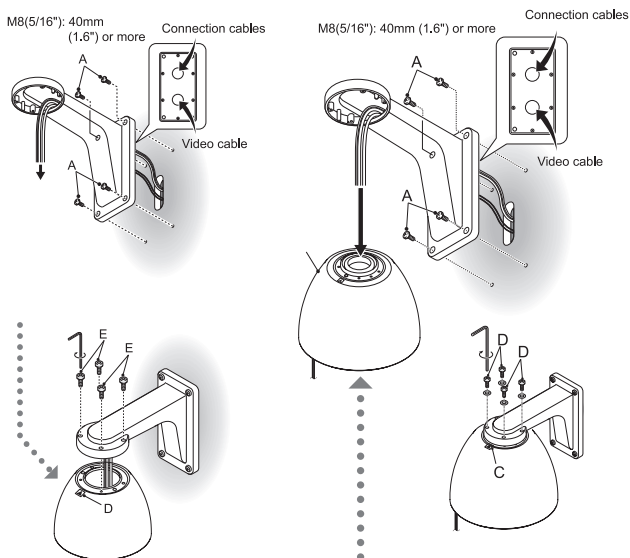

PTZ Accessory

■ Pole Mount

Dimensions/
Unit : mm (inch)

■ Corner Mount

Dimensions/
Unit : mm (inch)

■ Wall Mount

■ Pendant Mount

Dimensions/
Unit : mm (inch)

For VDA110

For VPD 100/VDA140

For VDA110

For VPD 100/VDA140

PTZ Accessory

■ Pole Mount

■ Corner Mount

■ Wall Mount

■ Pendant Mount