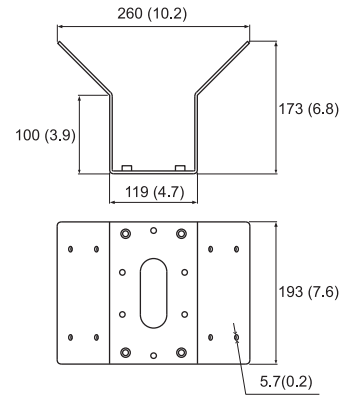

PTZ Accessory

■ Pole Mount

Dimensions/
Unit : mm (inch)

■ Corner Mount

Dimensions/
Unit : mm (inch)

■ Wall Mount

■ Pendant Mount

Dimensions/
Unit : mm (inch)

For VDA110

For VPD 100/VDA140

For VDA110

For VPD 100/VDA140

PTZ Accessory

■ Pole Mount

■ Corner Mount

■ Wall Mount