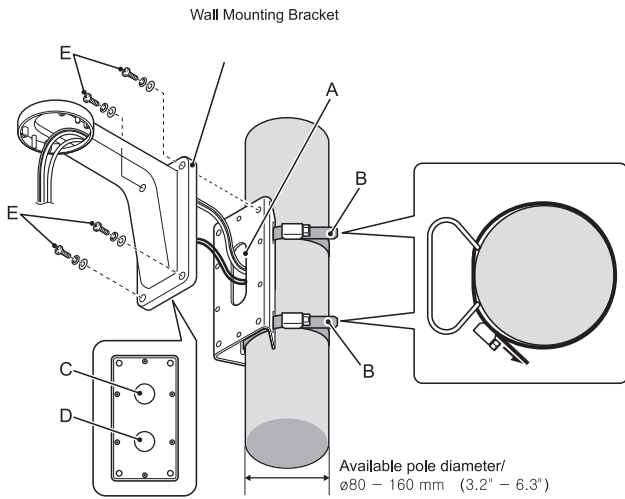

PTZ Accessory

■ Pole Mount

Dimensions/
Unit : mm (inch)

■ Corner Mount

Dimensions/
Unit : mm (inch)

■ Wall Mount

■ Pendant Mount

Dimensions/
Unit : mm (inch)

For VDA110

For VPD 100/VDA140

For VDA110

For VPD 100/VDA140

PTZ Accessory

■ Pole Mount

■ Corner Mount

■ Wall Mount

■ Pendant Mount