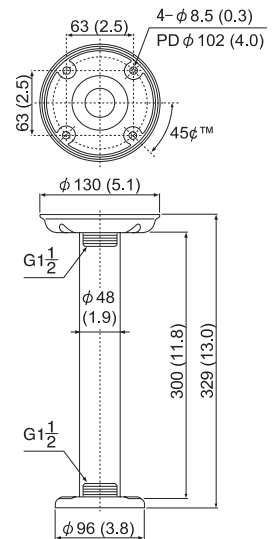

PTZ Accessory

■ Pole Mount

Dimensions/
Unit : mm (inch)

■ Corner Mount

Dimensions/
Unit : mm (inch)

■ Wall Mount

■ Pendant Mount

Dimensions/
Unit : mm (inch)

For VDA110

For VPD 100/VDA140

For VDA110

For VPD 100/VDA140

PTZ Accessory

■ Pole Mount

■ Corner Mount

■ Wall Mount